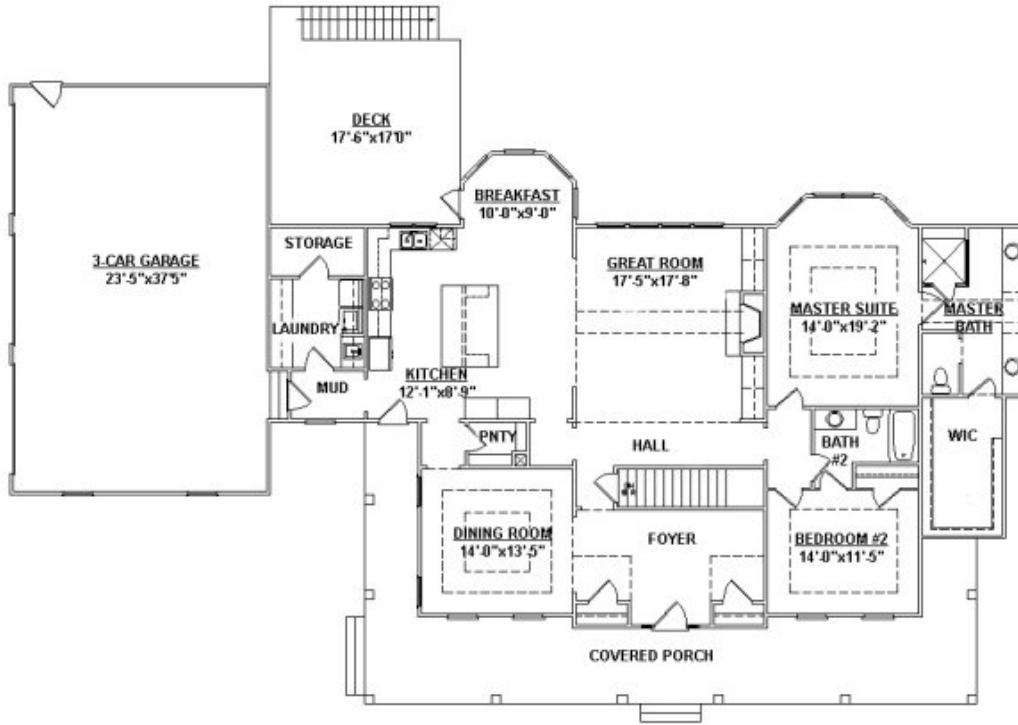

Custom Plan #6

Square Footage:

Terrace: 3449
Main: 1146
Total: 2303

Garage: 913

Specifications:

Bedrooms: 4
Bathrooms: 4 Full

Office
Front Porch
Open Floor Plan

Custom Plan #6

Main Level

Custom Plan #6

Terrace Level